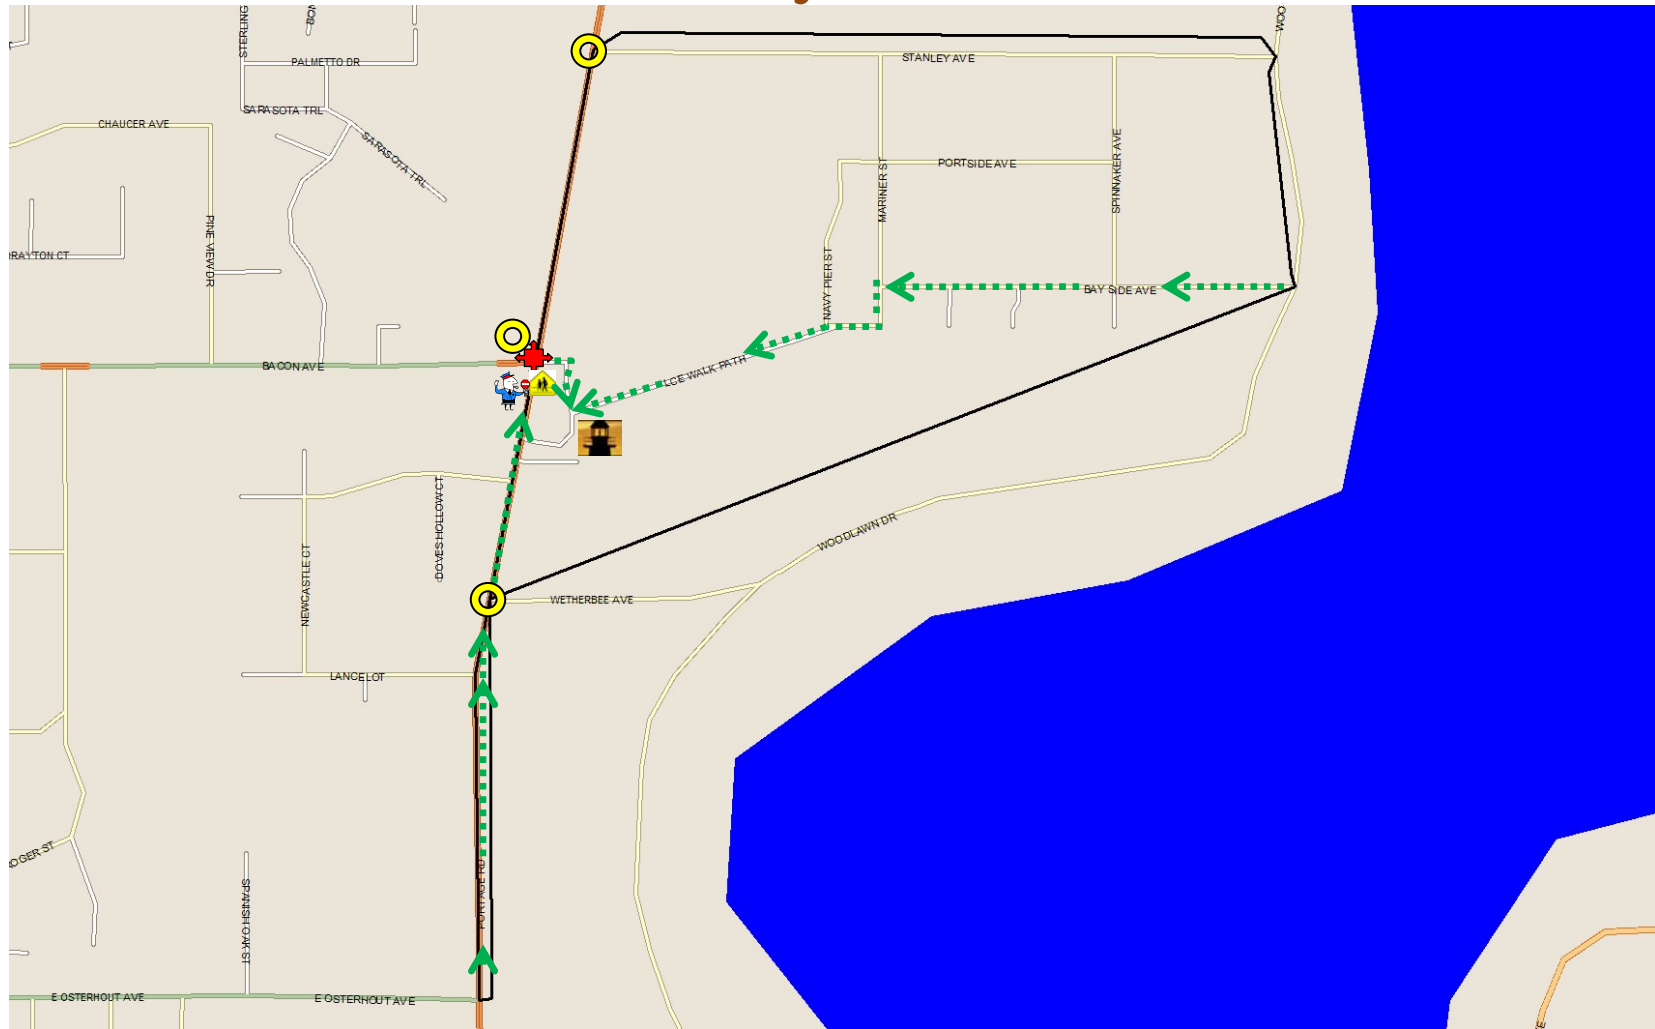

Lake Center Elementary Safe Routes to School

Legend

- | | | | | | |
|---|-----------------------|---|-----------------------------------|---|-----------------------------|
|  | Traffic light |  | Lake Center Elementary School |  | Cross walk |
|  | Crossing guard |  | Suggested walking route to school |  | Non transportation boundary |
|  | Flashing yellow light | | | | |